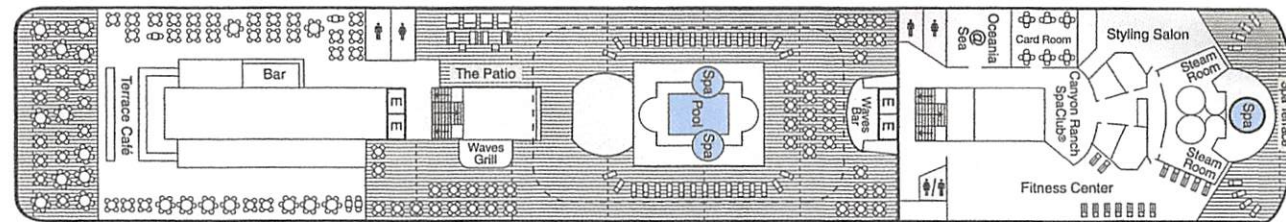

DECK PLANS | REGATTA, INSIGNIA, NAUTICA & SIRENA

SHIPS' SPECIFICATIONS

Year Built: *Regatta & Insignia* 1998; *Sirena* 1999; *Nautica* 2000 | Refurbishment Dates: *Regatta, Insignia & Nautica* 2014; *Sirena* 2016
 Gross Tonnage: 30,277 | Length: 593.7 feet | Beam: 83.5 feet | Cruising Speed: 18 knots | Guest Decks: 9 | Guest Capacity (Double Occupancy): 684
 Staff Size: 400 | Guest-to-Staff Ratio: 1.71 to 1 | Nationality of Officers: European | Country of Registry: Marshall Islands

Sirena & Insignia deck plans vary.

⁺*Sirena* Owner's & Vista suites do not have sofa beds.

DECK 11

DECK 10

Note: Red Ginger and Tuscan Steak available on board *Sirena*, replacing Polo Grill and Toscana. Artist Loft available on board *Insignia* world cruises.

DECK 9

DECK 8

AFT

FORWARD

STATEROOMS

REGATTA, INSIGNIA, NAUTICA & SIRENA

D | Ocean View Stateroom

The light from a classic porthole illuminates the stunning decor in these 165-square-foot staterooms, tastefully designed to maximize space and convenience. Enjoy a comfortable seating area with a sofa on which to stretch out, as well as a vanity desk, breakfast table and refrigerated mini-bar.

REGATTA, INSIGNIA, NAUTICA & SIRENA

E | Ocean View Stateroom

Centrally located on deck 6, these elegant 143-square-foot staterooms offer stylish furnishings and a panorama window with obstructed views. Features include a vanity desk, refrigerated mini-bar, small breakfast table and an ample closet.