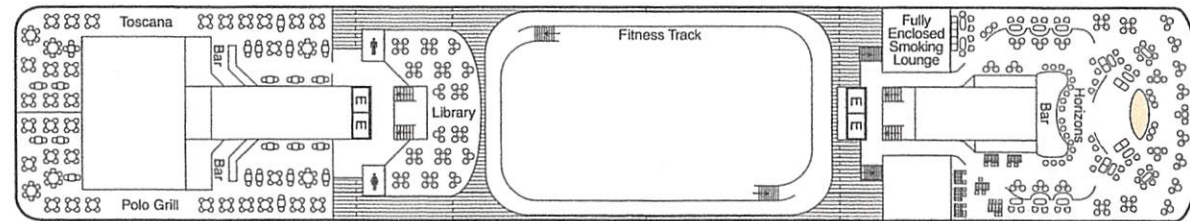

DECK PLANS | REGATTA, INSIGNIA, NAUTICA & SIRENA

SHIPS' SPECIFICATIONS

Year Built: *Regatta & Insignia* 1998; *Sirena* 1999; *Nautica* 2000 | Refurbishment Dates: *Regatta, Insignia & Nautica* 2014; *Sirena* 2016
 Gross Tonnage: 30,277 | Length: 593.7 feet | Beam: 83.5 feet | Cruising Speed: 18 knots | Guest Decks: 9 | Guest Capacity (Double Occupancy): 684
 Staff Size: 400 | Guest-to-Staff Ratio: 1.71 to 1 | Nationality of Officers: European | Country of Registry: Marshall Islands

STATEROOM COLOR LEGEND

OS	VS		
PH1	PH2	PH3	
A1	A2	A3	
B1	B2		
C1	C2		
D	E	F	G

SYMBOL LEGEND

- ♣ Restrooms
- E Elevator
- ♣ Launderette
- OV Obstructed Views
- Quad with Pullman
- ★ ★ Quad with Sofabed⁺
- || Connecting Staterooms
- ▲ Triple with Pullman
- ★ Triple with Sofabed
- ♿ Wheelchair Accessible

Sirena & Insignia deck plans vary.

⁺*Sirena* Owner's & Vista suites do not have sofa beds.

DECK 11

DECK 10

Note: Red Ginger and Tuscan Steak available on board *Sirena*, replacing Polo Grill and Toscana. Artist Loft available on board *Insignia* world cruises.

DECK 9

DECK 8

AFT

FORWARD

STATEROOMS

REGATTA, INSIGNIA, NAUTICA & SIRENA

D | Ocean View Stateroom

The light from a classic porthole illuminates the stunning decor in these 165-square-foot staterooms, tastefully designed to maximize space and convenience. Enjoy a comfortable seating area with a sofa on which to stretch out, as well as a vanity desk, breakfast table and refrigerated mini-bar.