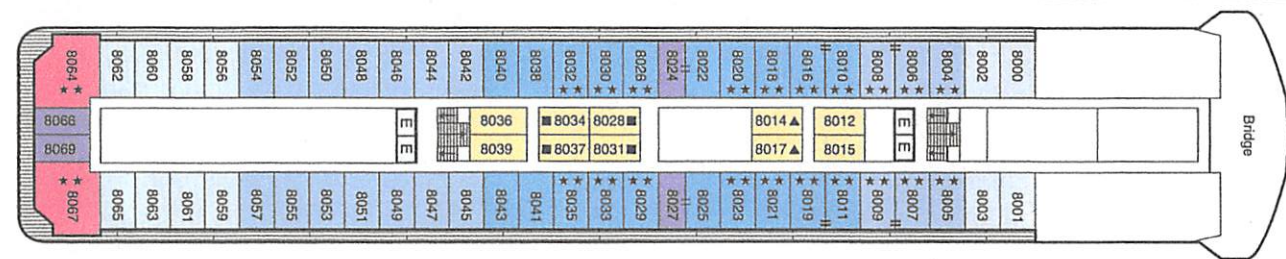

DECK PLANS | REGATTA, INSIGNIA, NAUTICA & SIRENA

SHIPS' SPECIFICATIONS

Year Built: *Regatta & Insignia* 1998; *Sirena* 1999; *Nautica* 2000 | Refurbishment Dates: *Regatta, Insignia & Nautica* 2014; *Sirena* 2016
 Gross Tonnage: 30,277 | Length: 593.7 feet | Beam: 83.5 feet | Cruising Speed: 18 knots | Guest Decks: 9 | Guest Capacity (Double Occupancy): 684
 Staff Size: 400 | Guest-to-Staff Ratio: 1.71 to 1 | Nationality of Officers: European | Country of Registry: Marshall Islands

Sirena & Insignia deck plans vary.

⁺*Sirena* Owner's & Vista suites do not have sofa beds.

DECK 11

DECK 10

Note: Red Ginger and Tuscan Steak available on board *Sirena*, replacing Polo Grill and Toscana. Artist Loft available on board *Insignia* world cruises.

DECK 9

DECK 8

AFT

FORWARD

STATEROOMS

REGATTA, INSIGNIA, NAUTICA & SIRENA

D | Ocean View Stateroom

The light from a classic porthole illuminates the stunning decor in these 165-square-foot staterooms, tastefully designed to maximize space and convenience. Enjoy a comfortable seating area with a sofa on which to stretch out, as well as a vanity desk, breakfast table and refrigerated mini-bar.

REGATTA, INSIGNIA, NAUTICA & SIRENA

E | Ocean View Stateroom

Centrally located on deck 6, these elegant 143-square-foot staterooms offer stylish furnishings and a panorama window with obstructed views. Features include a vanity desk, refrigerated mini-bar, small breakfast table and an ample closet.