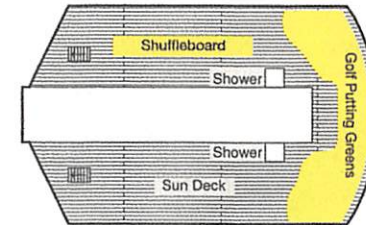

DECK PLANS | REGATTA, INSIGNIA, NAUTICA & SIRENA

SHIPS' SPECIFICATIONS

Year Built: *Regatta & Insignia* 1998; *Sirena* 1999; *Nautica* 2000 | Refurbishment Dates: *Regatta, Insignia & Nautica* 2014; *Sirena* 2016
 Gross Tonnage: 30,277 | Length: 593.7 feet | Beam: 83.5 feet | Cruising Speed: 18 knots | Guest Decks: 9 | Guest Capacity (Double Occupancy): 684
 Staff Size: 400 | Guest-to-Staff Ratio: 1.71 to 1 | Nationality of Officers: European | Country of Registry: Marshall Islands

STATEROOM COLOR LEGEND

OS	VS		
PH1	PH2	PH3	
A1	A2	A3	
B1	B2		
C1	C2		
D	E	F	G

SYMBOL LEGEND

- ♣ Restrooms
- E Elevator
- ♣ Launderette
- OV Obstructed Views
- Quad with Pullman
- ★ ★ Quad with Sofabed⁺
- || Connecting Staterooms
- ▲ Triple with Pullman
- ★ Triple with Sofabed
- ♿ Wheelchair Accessible

Sirena & Insignia deck plans vary.

⁺*Sirena* Owner's & Vista suites do not have sofa beds.

DECK 11

DECK 10

Note: Red Ginger and Tuscan Steak available on board *Sirena*, replacing Polo Grill and Toscana. Artist Loft available on board *Insignia* world cruises.

DECK 9

DECK 8

AFT

FORWARD

STATEROOMS

REGATTA, INSIGNIA, NAUTICA & SIRENA

D | Ocean View Stateroom

The light from a classic porthole illuminates the stunning decor in these 165-square-foot staterooms, tastefully designed to maximize space and convenience. Enjoy a comfortable seating area with a sofa on which to stretch out, as well as a vanity desk, breakfast table and refrigerated mini-bar.